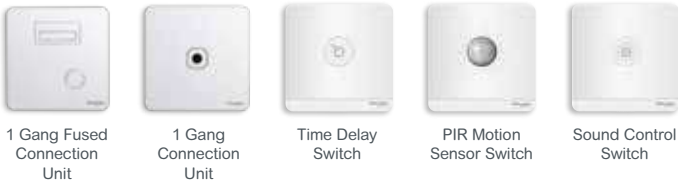

Your Space, Your Choice

AvatarOn

- **Award Winning Design**
2017 iF Design Awardee
Recognised seal of design excellence, quality and trust
- **Sleek Elegance, Chic Minimalism**
Slim profile with smooth, polished cover
Signature frameless unitary design
- **Innovative Interchangeable Covers**
Easily changeable anytime
- **Printable Covers**
Perfect for DIY Personalisation
Seamlessly blends with any interior concept

schneider-electric.com.sg/avataron

Life Is On

Schneider
Electric

Creating Limitless Possibilities

AvatarOn offers an array of switches and controls for superb functionality.

Switches

Connection and Control Units

Hospitality Range

Telecommunication Accessories

Accessories

Dimmer

Panic Button

Sockets

Standard Colors

Covers